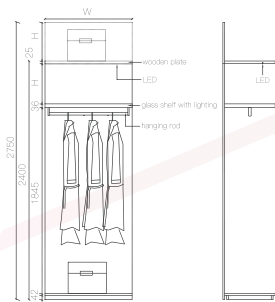

ALUMINIUM APPLICATION FOR CLOAKROOM

WALL- MOUNTED CLOSET

Design Reference

Elevation

A

B

Top View

Module Of Product

LVWM-001

LVWM-002

LVWM-003

LVWM-004

LVWM-005

LVWM-006

LVWM-007

LVWM-008

LVWM-009

- Standard configuration: glass shelf, hanging rod.
- optional configuration: HERA or RAPHIE wardrobe storage unit.
- green drawing is taller height of glass wardrobe.
- exclude wooden board.