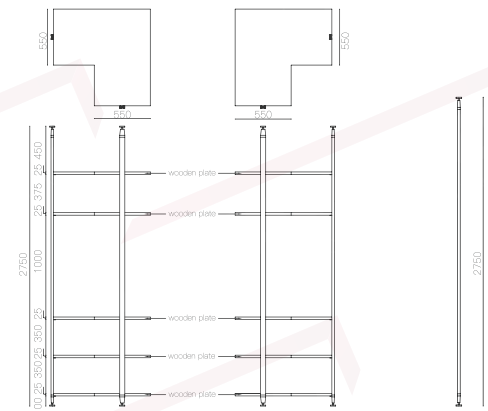

LVPT-007

available for both top-to-floor and wall-to-floor pillar type

side end pillar

- Standard configuration: glass shelf, hanging rod.
- optional configuration: HERA or RAPHEE wardrobe storage unit.
- green drawing is taller height of glass wardrobe.
- exclude wooden board.