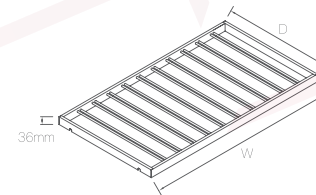

ACCESSORIES

SHELF

Specification (WxDxH)
(W600-1000) x D400 x H36 mm.