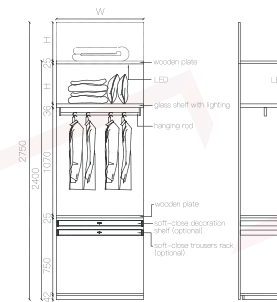

ALUMINIUM APPLICATION FOR CLOAKROOM

WALL- MOUNTED CLOSET

Design Reference

Elevation

A

B

Top View

Module Of Product

LVWM-001

LVWM-002

LVWM-003

LVWM-004

LVWM-005

LVWM-006

LVWM-007

LVWM-008

LVWM-009

- Standard configuration: glass shelf, hanging rod.
- optional configuration: HERA or RAPHIE wardrobe storage unit.
- green drawing is taller height of glass wardrobe.
- exclude wooden board.