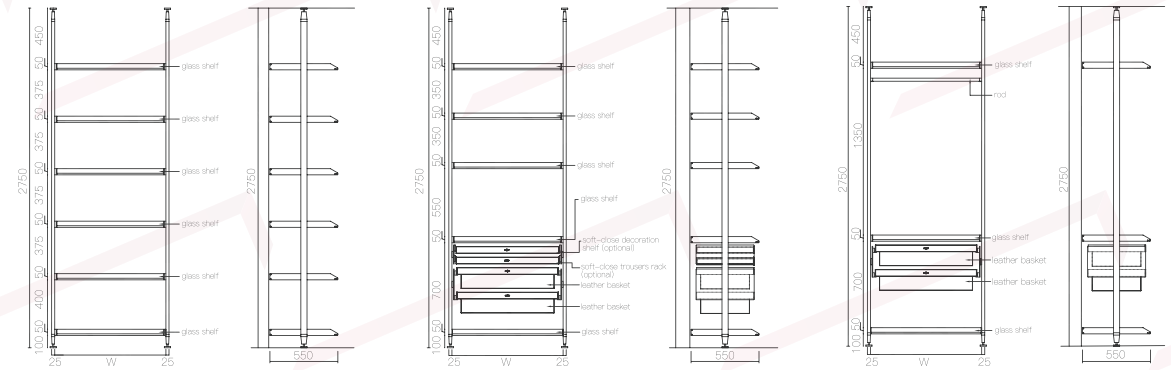

Module Of Product

Top View

LVPT-001

available for both top-to-floor and wall-to-floor pillar type

LVPT-002

available for both top-to-floor and wall-to-floor pillar type

LVPT-003

available for both top-to-floor and wall-to-floor pillar type