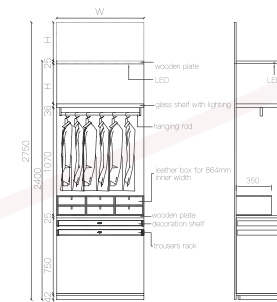

LVWM-008

LVWM-009

- \* Standard configuration: glass shelf, hanging rod.
- \* optional configuration: HERA or RAPHIE wardrobe storage unit.
- \* green drawing is taller height of glass wardrobe.
- \* exclude wooden board.

### HOLDER

Specification (WxH)

W564 x H40 mm.

W664 x H40 mm.

W764 x H40 mm.

W864 x H40 mm.