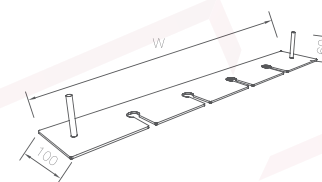

### HOLDER

Specification (WxH)

W564 x H40 mm.

W664 x H40 mm.

W764 x H40 mm.

W864 x H40 mm.

### FRONT PANEL FOR SHELF

Specification (WxDxH)

W564 x H50 mm.

W664 x H50 mm.

W764 x H50 mm.

W864 x H50 mm.

\*Add-on LED Available

### RACK

Specification (WxDxH)

W600 x D100 x H60 mm.

W800 x D100 x H60 mm.

W900 x D100 x H60 mm.

**BORDEAUX RED**