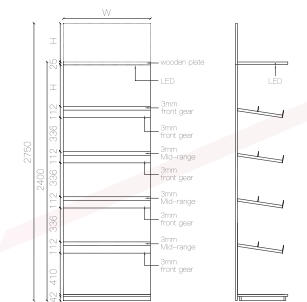

LVWM-008

LVWM-009

- \* Standard configuration: glass shelf, hanging rod.
- \* optional configuration: HERA or RAPHIE wardrobe storage unit.
- \* green drawing is taller height of glass wardrobe.
- \* exclude wooden board.

### HOLDER

Specification (WxH)

W564 x H40 mm.

W664 x H40 mm.

W764 x H40 mm.

W864 x H40 mm.