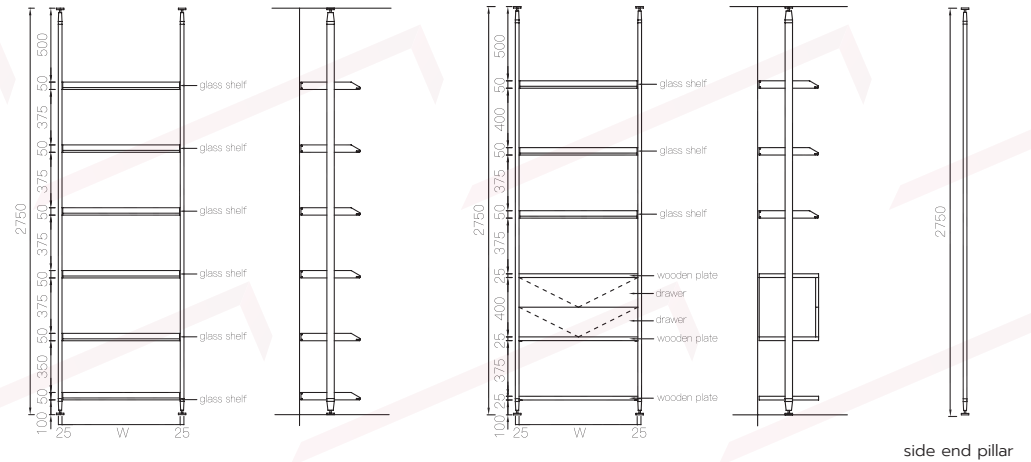

#### LVOS-001

available for both top-to-floor and wall-to-floor pillar type (including 6 pc of glass shelf.)