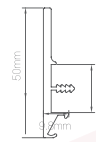

### HOLDER

Specification (WxH)

W564 x H40 mm.

W664 x H40 mm.

W764 x H40 mm.

W864 x H40 mm.

### FRONT PANEL FOR SHELF

Specification (WxDxH)

W564 x H50 mm.

W664 x H50 mm.

W764 x H50 mm.

W864 x H50 mm.

\*Add-on LED Available

### RACK

Specification (WxDxH)

W600 x D100 x H60 mm.

W800 x D100 x H60 mm.

W900 x D100 x H60 mm.

**BORDEAUX RED**