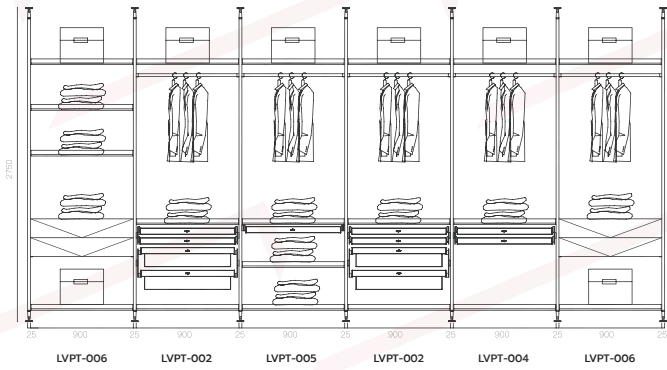

ALUMINIUM APPLICATION FOR CLOAKROOM

PILLAR-TYPE CLOSET

Design Reference

Elevation