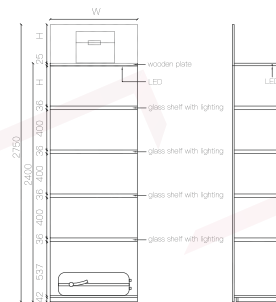

ALUMINIUM APPLICATION FOR CLOAKROOM

WALL- MOUNTED CLOSET

Design Reference

Elevation

A

B

Top View

Module Of Product

LVWM-001

LVWM-002

LVWM-003

LVWM-004

LVWM-005

LVWM-006

LVWM-007

LVWM-008

LVWM-009

- Standard configuration: glass shelf, hanging rod.
- optional configuration: HERA or RAPHIE wardrobe storage unit.
- green drawing is taller height of glass wardrobe.
- exclude wooden board.