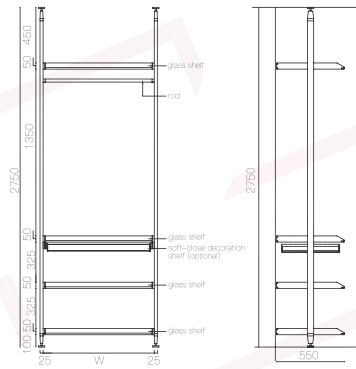

LVPT-005

available for both top-to-floor and wall-to-floor pillar type