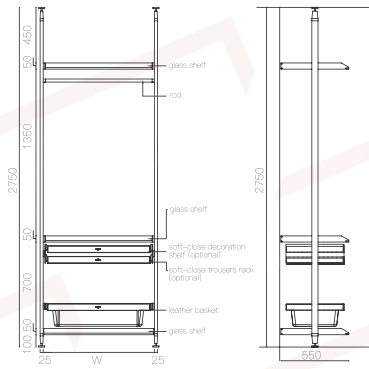

LVPT-004

available for both top-to-floor and wall-to-floor pillar type