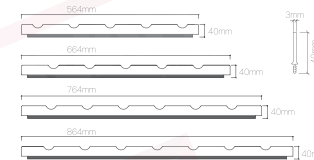

### HOLDER

Specification (WxH)

W564 x H40 mm.

W664 x H40 mm.

W764 x H40 mm.

W864 x H40 mm.