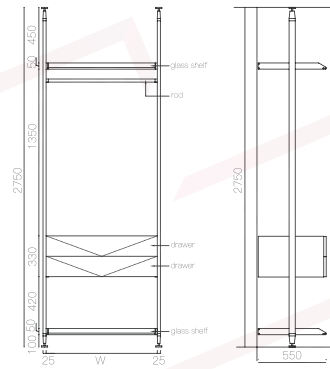

LVPT-006

available for both top-to-floor and wall-to-floor pillar type