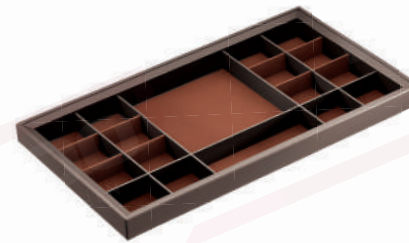

DECORATIONS SHELF

RM-FUFIT-913

Specification (WxDxH)
864 x 469 x 65 mm

Applicative
860 - 868 mm

3,990 BAHT