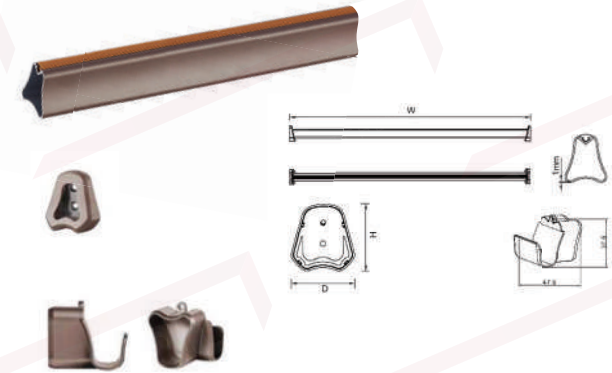

TROUSERS RACK

RM-FUFIT-912

Specification (WxDxH)
864 x 469 x 65 mm.

Applicative
860 - 868 mm.

3,990 BAHT

GRID BASKET

RM-FUFIT-910

Specification (WxDxH)
864 x 469 x 184 mm.

RM-FUFIT-916

600 BAHT/M.

RM-FUFIT-917

100 BAHT

RM-FUFIT-918

200 BAHT

SOFT-CLOSE LIFTABLE HANGER

RM-FUFIT-922

Specification (WxDxH)

(764-1064) x 185 x 875 mm.

Applicative

764 - 1064 mm.

6,990 BAHT

LEATHER STORAGE BOX

RM-FUFIT-931

Specification (WxDxH)

Specification (WxDxH)

710 X H(1910-2110) mm.

6,990 BAHT

Applicative

≥764 mm.

ຮຸ້ງ LED IP20

COB NO DOT LED 8mm.
Warm White 3000K with Aluminium Case
RM-FUFIT-398 + RM-FUFIT-026

1,500 BAHT/M.