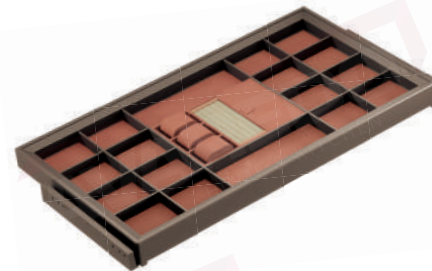

Specification (WxDxH)
864 x 469 x 65 mm

Applicative
860 - 868 mm

3,990 BAHT

SOFT-CLOSING DECORATIONS SHELF

RM-FUFIT-911

Specification (WxDxH)
864 x 469 x 85 mm.

Applicative
860 - 868 mm.

5,990 BAHT

TROUSERS RACK

RM-FUFIT-912

Specification (WxDxH)
864 x 469 x 65 mm.

Applicative
860 - 868 mm.

3,990 BAHT

GRID BASKET

RM-FUFIT-910

Specification (WxDxH)
864 x 469 x 184 mm.

Applicative
860 - 868 mm.

3,990 BAHT

LIFTABLE HANGER

BORDEAUX RED

It is composed, it is atmospheric, seemingly simple but everywhere permeates the advanced sense.

Color

HANGING ROD/HANGING ROD BASE (TRAPEZOID)

Specification (WxDxH)

710 X H(1910-2110) mm.

6,990 BAHT

Applicative

≥764 mm.

ຮຸ້ງ LED IP20

COB NO DOT LED 8mm.
Warm White 3000K with Aluminium Case
RM-FUFIT-398 + RM-FUFIT-026

1,500 BAHT/M.