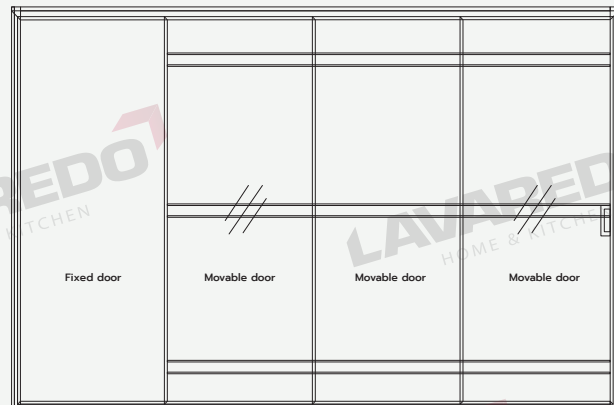

Three Linkage Doors

Product Features:

- Multi-panel linkage design, usually used for space partition.
- Hook automatic hanging design, Auto-reset while unlock.
- Seismic mitigation design: Adopt imported customized modified engineering plastics, reduce door panel bounce efficiently.
- High precision grade roller, stable, smooth and quiet sliding.

***สินค้า 4 ตารางเมตร

Aluminium Door Synthetic Linkage Hanging Sliding Roller System

Product Features:

- -Multi-panel linkage design, usually used for space partition.
- -Hook automatic hanging design, Auto-reset while unlock.
- Seismic mitigation design: Adopt imported customized modified engineering plastics, reduce door panel bounce efficiently.
- -High precision grade roller, stable, smooth and quiet sliding.

***สินค้า 4 ตารางเมตร