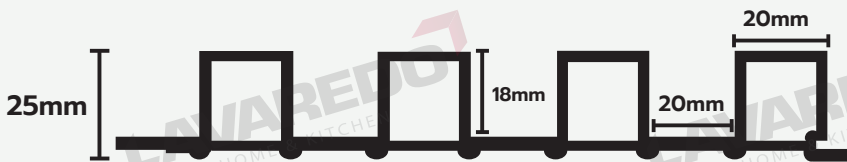

ระแนงร่องลึก 4 ลอน ขนาด: H16 x D22 x W290 cm

WPC wood composite railing

- Made from a mixture of wood powder and plastic powder molded into shape
- Easy and fast installation, lightweight
- Resistant to heat and moisture
- Good protection against termites and insects
- Easy to clean and maintain
- Available in a variety of colors without the need for painting
- Cheaper than real wood railing"