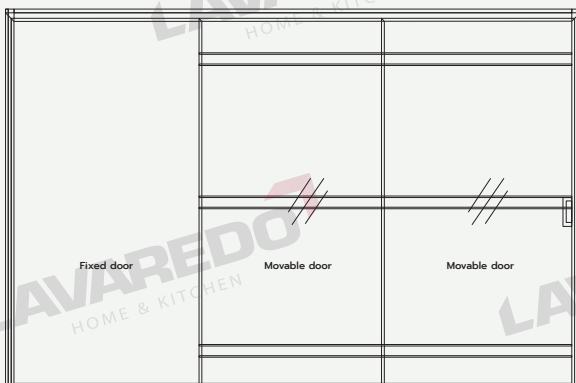

Two Linkage Doors

Product Features:

- Collision damping function.
- Hook automatical hanging design, Auto-reset while unlock.
- Seismic mitigation design: Adopt imported customized modified engineering plastics, reduce door panel bounce efficiently.
- High precision grade roller, stable, smooth and quiet sliding.